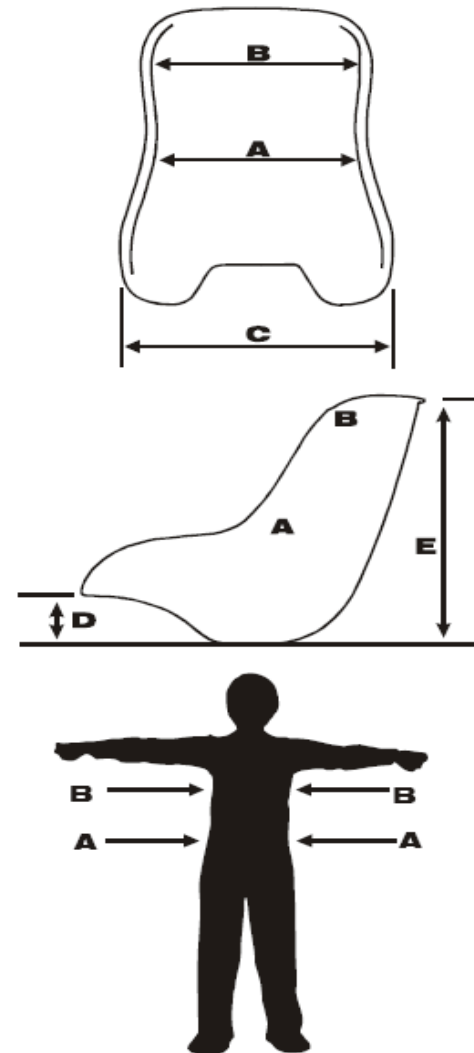

Shape	Size	A	B	C	D	E
T5 REV	C	26	29.5	40.5	7	31
T5 REV	XS	27.5	29.5	40.5	6.5	32
T7	XXL	38	41	52	9.5	39
T7	XXXL	45.5	48	59	9	40.5
T8	C	25	26	36	9	30
T8	XS	27	27	39.5	9	31.5
T8	SCD	28.5	30.5	43.5	9	31
T8	S	29.5	31	44	9	37
T8	MSCD	31.5	32	45.5	9	33
T8	MS	30.5	32.5	46.5	9	37.5
T8	ML	32	33.5	48	9	38
T8	L	34	35.5	49	9	39.5
T8	XL	35	37.5	50.5	9	40
T9	MS	30.5	32.5	45.5	9	34
T9	ML	31.5	33.5	47.5	9	34
T9	L	34.5	36	49	9.5	36
T9	XL	35.5	38	50.5	9.5	37
T9.5	MS	30	32.5	46	9	32.5
T9.5	ML	31	33.5	47	9	32.5
T9.5	L	34.5	36	49	9.5	34.5
T9.5	XI	35.5	38	50.5	9.5	35.5
T10	XXL	39	41	50.5	9	39
T11	S	29.5	31.5	42.5	10	31
T11	MAN	31	34.5	44.5	9	33
T11	MS	31.5	35	45	8.5	34.5
T11	ML	32.5	36	46	10	33.5
T11	L	34.5	37.5	45	10	32.5
T11	XI	35.5	38.5	47	10	33.5

All Dimensions Are In Centimeters

2010 Dimensions

The dimensions A and B for T5 Reverse, T8, T9, T9.5, T10 and T11 shapes are taken from uncovered seats.

Therefore, if your T5 Reverse, T8, T9, T9.5, T10 or T11 seat is 1/4 or fully covered, dimension A will be 6mm smaller and B will be 10mm smaller than shown here.